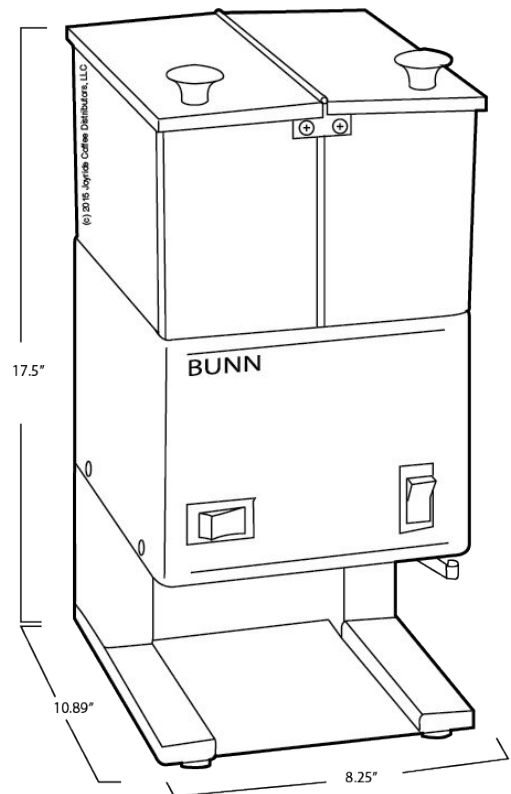

BUNN LPG-2E

Features:

Dual Hoppers: Allows up to 6 lb of coffee to be stored separately

Direct Dispense: Coffee grinds directly into brew-basket or filter, avoiding mess and loose grinds

Burrs: Heavy-duty precision burrs for quality grinds of varying coarseness.

Auto-dosing: Grinds the proper amount of coffee with the touch of a button

Capacity:

Two hoppers
3 lb per hopper
6 lb total capacity

Dimensions:

Height: 17.5"
Width: 8.25"
Depth: 10.89"

Electrical Configuration:

Voltage: 120 VAC
Max. Amp Draw: 3.5 A
NEMA connection: 5-15

JOYRIDE COFFEE